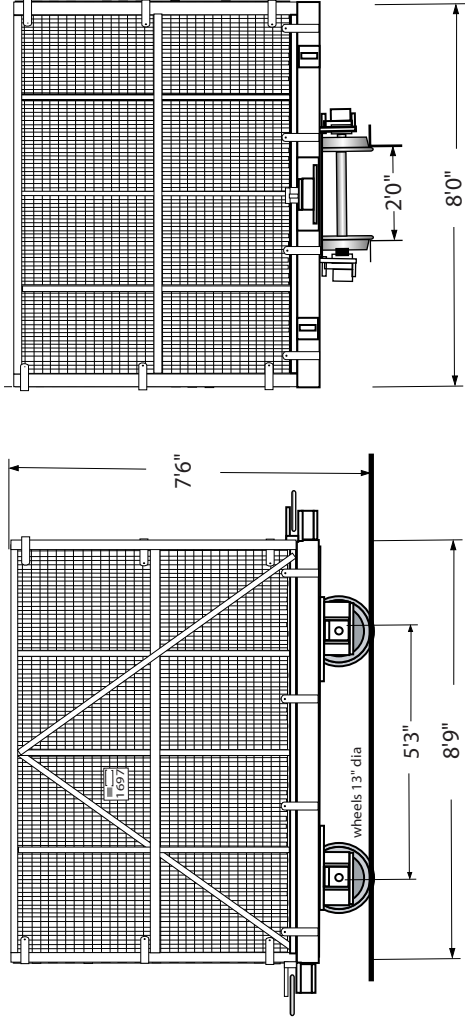

MM 000

MORETON CENTRSAL SUGAR MILL

4 Ton Chopped Cane Bin

Scale 1/4" = 1 foot 1:43

drawn by Jim Fainges 2002

Digitised May 2004